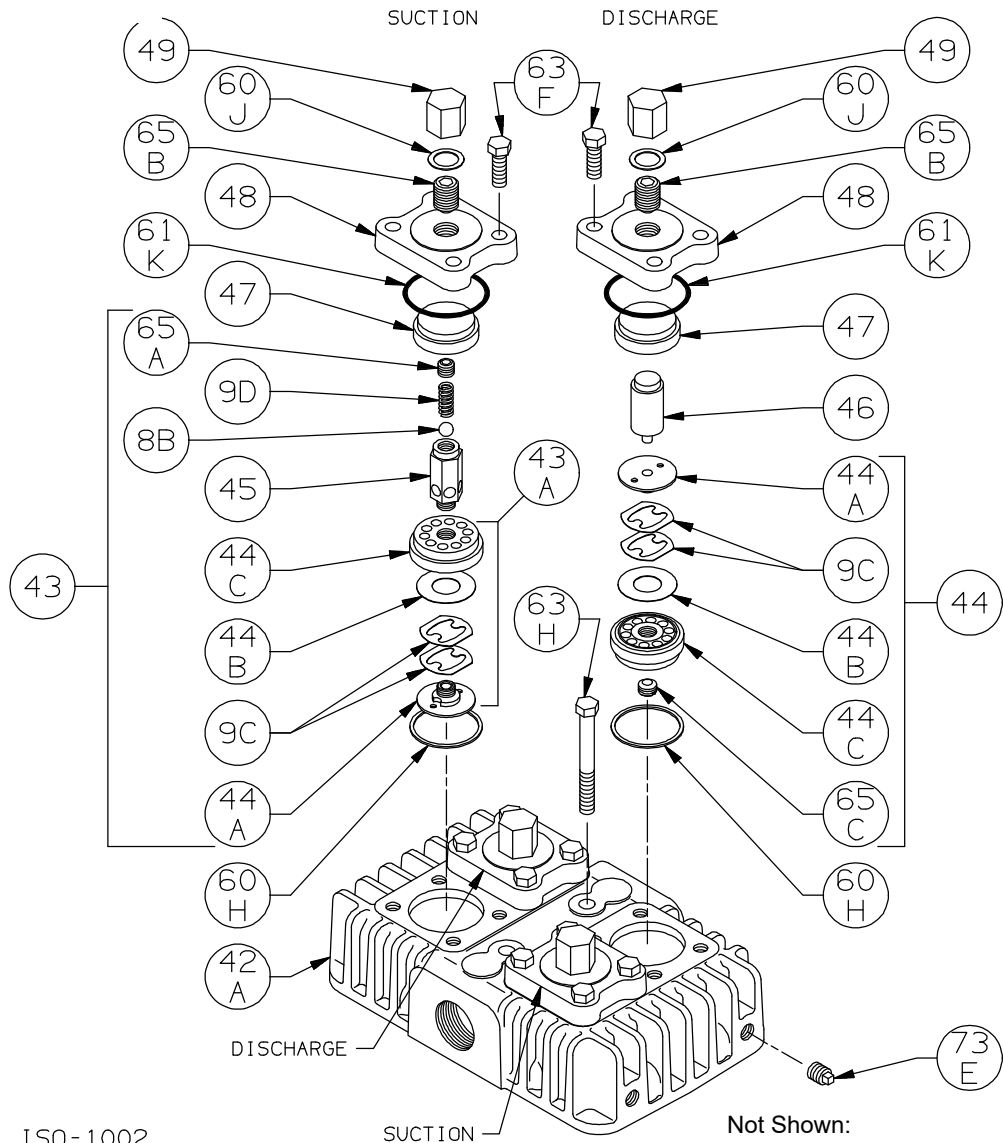

Ref	Description	Qty	Part No
35E	Spacer Ring	2	793402
60E	Gasket - Inspection Plate *	1	793092
60F	Gasket - Crankcase *	1	793121
61G	O-Ring (Buna-N) Std *	4	792125
62B	Machine Screw - Inspection Plate	8	793096
63F	Capscrew - Hex Hd	6	793094
64A	Connecting Rod Bolt	4	793006
67A	Washer - Packing Box	12	792087
68A	Connecting Rod Bolt Nut	4	793007
73C	Lock Plug *	6	792030
93	Oil Deflector Ring	2	793478
96	Pipe Plug	4	793498

\*Included in Gasket Sets

\*\* Must be honed after installing

**Cylinder Assembly:**  
Models LB361, LB362 and LB362A

ISO1003z

Ref	Description	Qty	Part No
22B	Piston Shim - 0.015	AR	792034
	Piston Shim - 0.007	AR	792050
36	Cylinder		
	Models LB361, LB362A	1	793101
	Model LB362	1	793401
39	Piston	2	793021
40	Expander	6	793012
41	Piston Ring	6	793008
61J	O-Ring *	2	793177
63F	Capscrew - Hex Hd	14	793094
66B	Lockwasher	14	793095
67C	Thrust Washer	2	792033
69A	Piston Nut	2	793022
73C	Lock Plug *	4	793028

\* Included in Gasket Sets

ISO-1002

SUCTION

Not Shown:  
60G Gasket, Head to Cylinder  
60K Gasket, Center Head Bolt

Head Assembly: Models LB361, LB362 and LB362A

ISO1002

Ref	Description	Qty	Part No
8B	Liquid Relief Valve Ball	2	792042
9C	Valve Spring	8	793038
9D	Liquid Relief Valve Spring	2	792045
42A	Head	1	793111
43	Suction Valve Assembly	2	793269
43A	Valve Sub-Assembly	—	793259
44	Discharge Valve Assembly	2	793279
44A	Valve Bumper	4	793235
44B	Valve Disc	4	793037
44C	Valve Body	4	793236
45	Liquid Relief Valve Body	2	793046
46	Post	2	793034
47	Valve Spacer	4	793061
48	Valve Cover Plate	4	793071

Ref	Description	Qty	Part No
49	Valve Cap	4	793072
60G	Gasket, Head to Cylinder *	1	793112
60K	Gasket, Center Head Bolt *	2	793113
60H	Gasket - Valve *	4	793107
60J	Gasket - Valve Cap *	4	793108
61K	O-Ring *	4	793114
63F	Capscrew - Hex Hd	16	793094
63H	Capscrew - Hex Hd	2	793115
65A	Liquid Relief Valve Screw	2	793054
65B	Valve Holddown Screw	4	793068
65C	Screw	2	793234
73E	Pipe Plug	2	793498