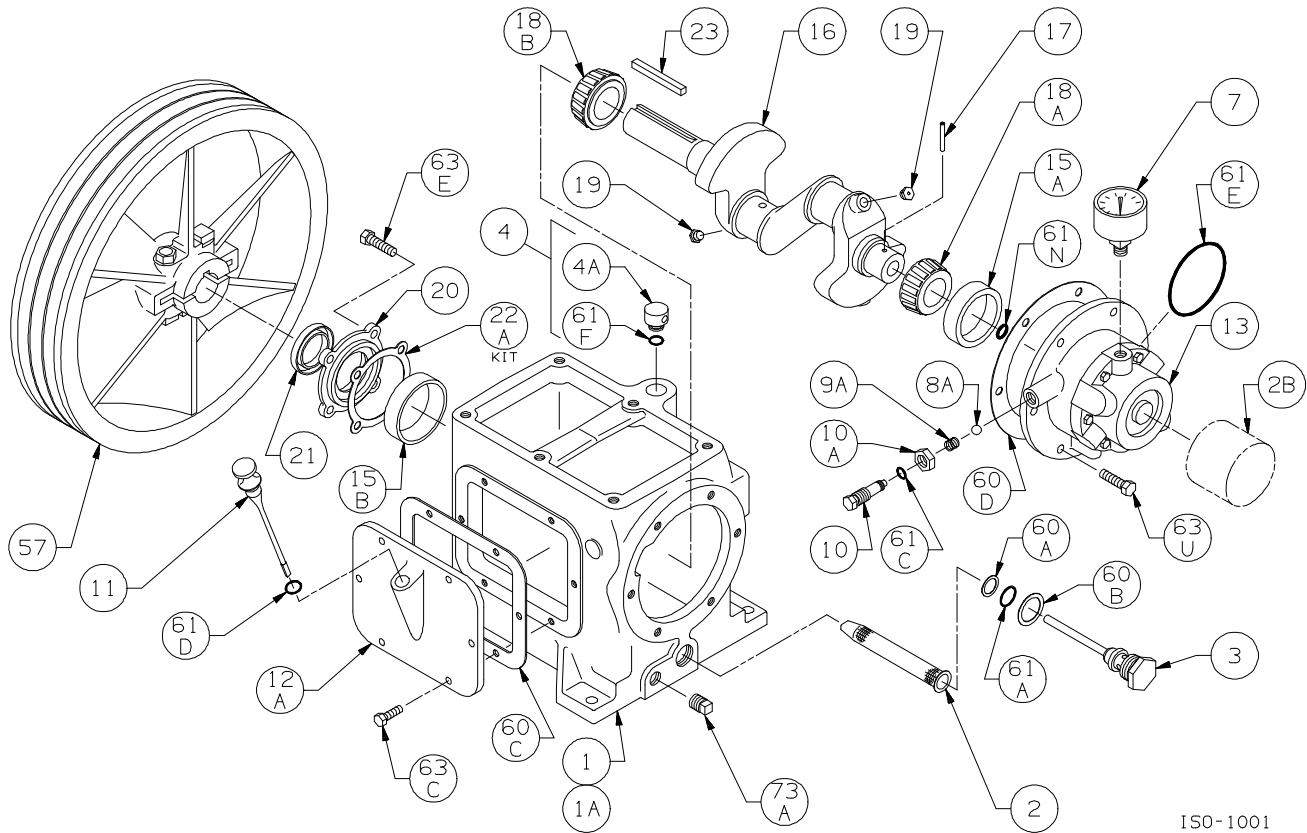

150-1001

Crankcase Assembly: Models LB361, LB361A, LB362, LB362A, LB362B

ISO1001

Ref	Description	Qty	Part No
1	Crankcase Assembly (less flywheel)	1	793119
1A	Crankcase	1	793134
2	Oil Intake Screen	1	792135
2B	Oil Filter (Package of 6)	1	790004
3	Oil Screen Plug	1	792145
4	Breather Assembly	1	793149
4A	Breather Cap	1	792144
7	Oil Pressure Gauge	1	790012
8A	Oil Pressure Adjusting Ball	1	792154
9A	Oil Pressure Adjusting Spring	1	792153
10	Oil Pressure Adjusting Screw	1	792148
10A	Locknut	1	792152
11	Oil Bayonet Assembly	1	793162
12A	Inspection Plate	1	793118
13	Bearing Carrier Assembly Bearing Carrier Assembly with Oil Filter	1	793179 793170
15A	Bearing Cup (Outboard)	1	792126
15B	Bearing Cup (Inboard)	1	793126
16	Crankshaft Assembly (w/ 18A,18B,19) Crankshaft Assembly - Extended	1	793159 793169
17	Oil Pump Drive Pin	1	792147
18A	Bearing Cone (Outboard)	1	792127

Ref	Description	Qty	Part No
18B	Bearing Cone (Inboard)	1	793142
19	Orifice	2	792146
20	Bearing Cover Plate	1	793137
21	Oil Seal	1	793143
22A	Bearing Adjustment Shim Kit	1	793133
23	Key	1	793167
57	Flywheel Assembly	1	793128
60A	Gasket - Oil Screen *	1	792136
60B	Gasket - Oil Screen Plug *	1	792123
60C	Gasket - Inspection Plate *	1	793122
60D	Gasket - Bearing Carrier Assembly *	1	793124
61A	O-Ring - Oil Screen *	1	792175
61C	O-Ring - Adjusting Screw *	1	792168
61D	O-Ring - Oil Bayonet *	1	792174
61E	O-Ring - Oil Pump Cover *	1	792186
61F	O-Ring - Breather Cap *	1	792173
61N	O-Ring - Oil Pump Shaft *	1	792174
63C	Capscrew - Hex Hd	6	793116
63E	Capscrew - Hex Hd	4	793158
63U	Capscrew - Hex Hd	6	792093
73A	Pipe Plug	1	792166

* Included in Gasket Sets