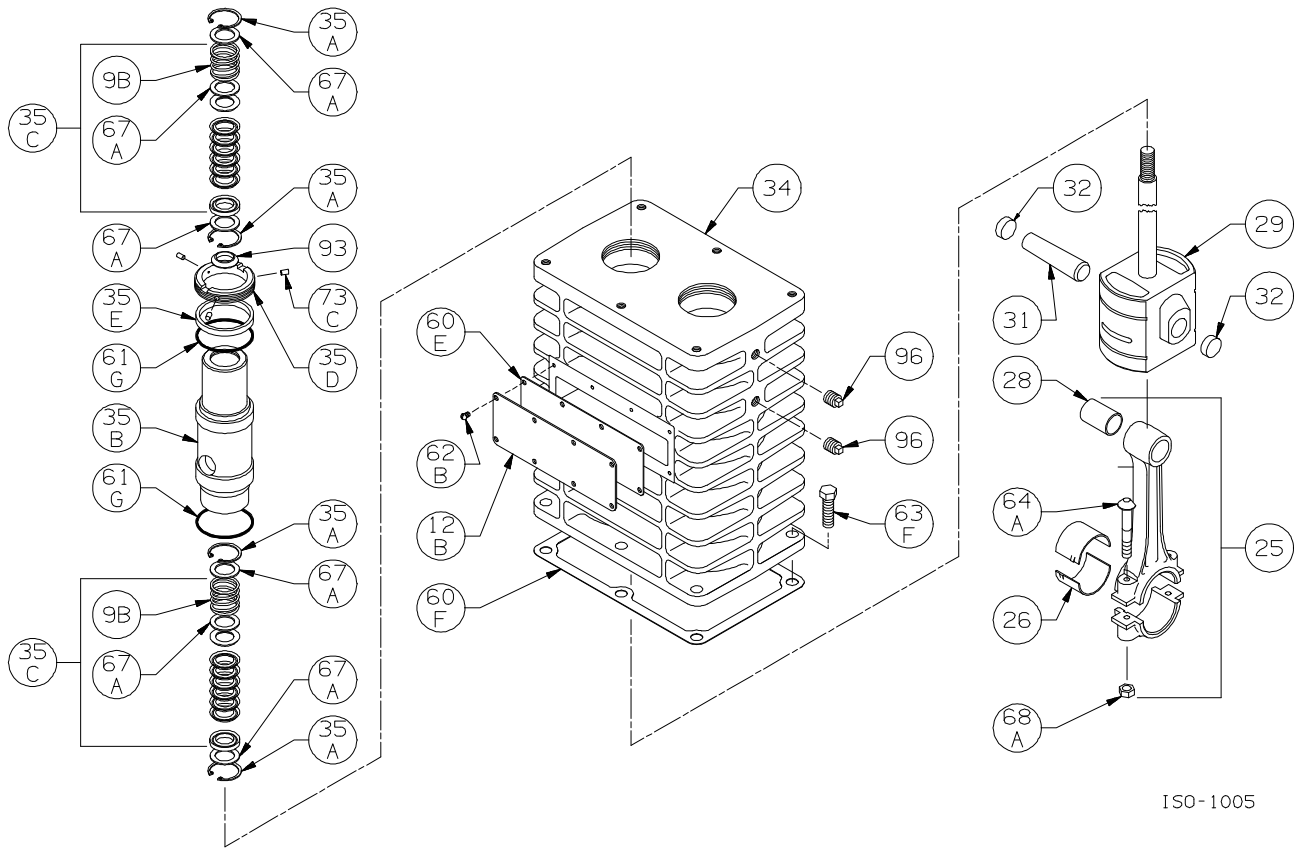

Ref	Description	Qty	Part No
18B	Bearing Cone (Inboard)	1	793142
19	Orifice	2	792146
20	Bearing Cover Plate	1	793137
21	Oil Seal	1	793143
22A	Bearing Adjustment Shim Kit	1	793133
23	Key	1	793167
57	Flywheel Assembly	1	793128
60A	Gasket - Oil Screen *	1	792136
60B	Gasket - Oil Screen Plug *	1	792123
60C	Gasket - Inspection Plate *	1	793122
60D	Gasket - Bearing Carrier Assembly *	1	793124
61A	O-Ring - Oil Screen *	1	792175
61C	O-Ring - Adjusting Screw *	1	792168
61D	O-Ring - Oil Bayonet *	1	792174
61E	O-Ring - Oil Pump Cover *	1	792186
61F	O-Ring - Breather Cap *	1	792173
61N	O-Ring - Oil Pump Shaft *	1	792174
63C	Capscrew - Hex Hd	6	793116
63E	Capscrew - Hex Hd	4	793158
63U	Capscrew - Hex Hd	6	792093
73A	Pipe Plug	1	792166

\* Included in Gasket Sets

ISO-1094

Oil Pump Detail: Models LB161, LB162,  
LB361, LB361A, LB362, LB362A, LB362B  
LB601, LB601A, LB602, LB602A

S1094

Ref	Description	Qty	Part No
2B	Oil Filter (Package of 6)	1	790004
5A	Oil Pump Kit (w/ 61E, 61N) LB161, LB162, LB361, LB361A, LB362, LB362A, LB362B LB601, LB601A, LB602, LB602A	1	798855
		1	798856
7	Oil Pressure Gauge	1	790012
14	Oil Pump Cover	1	792181
	Oil Pump Cover - For Filter		790001
30	Oil Filter Fitting	1	790002
61E	O-Ring - Oil Pump Cover *	1	792186
61N	O-Ring - Oil Pump Shaft *	1	792174

\* Included in Gasket Sets

ISO-1005

Crosshead Assembly: LB362A, LB362B, LB362C

ISO1005

Ref	Description	Qty	Part No
9B	Packing Spring	4	792077
12B	Inspection Plate	1	793093
25	Connecting Rod Assembly	2	793009
26	Connecting Rod Bearing	2	793002
28	Wrist Pin Bushing **	2	793003
29	Crosshead Assembly	2	793429
31	Wrist Pin	2	793004
32	Wrist Pin Plug	4	792178
34	Crosshead Guide	1	793455
35A	Retainer Ring	8	793404
35B	Packing Box	2	793403
35C	Packing Set	4	793499
35D	Hold-down Ring	2	793220