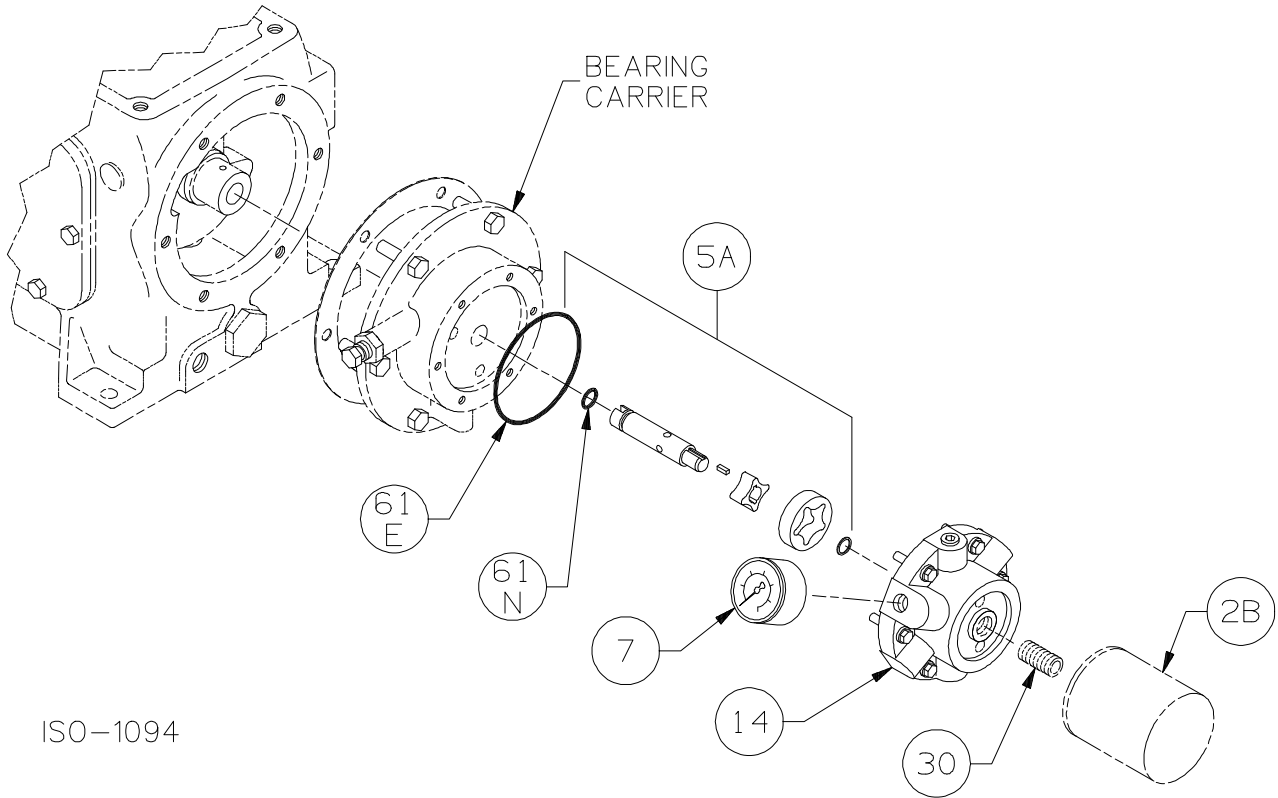

ISO-1094

Oil Pump Detail: Models LB161, LB162,
LB361, LB361A, LB362, LB362A, LB362B
LB601, LB601A, LB602, LB602A

S1094

Ref	Description	Qty	Part No
2B	Oil Filter (Package of 6)	1	790004
5A	Oil Pump Kit (w/ 61E, 61N) LB161, LB162, LB361, LB361A, LB362, LB362A, LB362B LB601, LB601A, LB602, LB602A	1	798855
		1	798856
7	Oil Pressure Gauge	1	790012
14	Oil Pump Cover	1	792181
	Oil Pump Cover - For Filter		790001
30	Oil Filter Fitting	1	790002
61E	O-Ring - Oil Pump Cover *	1	792186
61N	O-Ring - Oil Pump Shaft *	1	792174

* Included in Gasket Sets