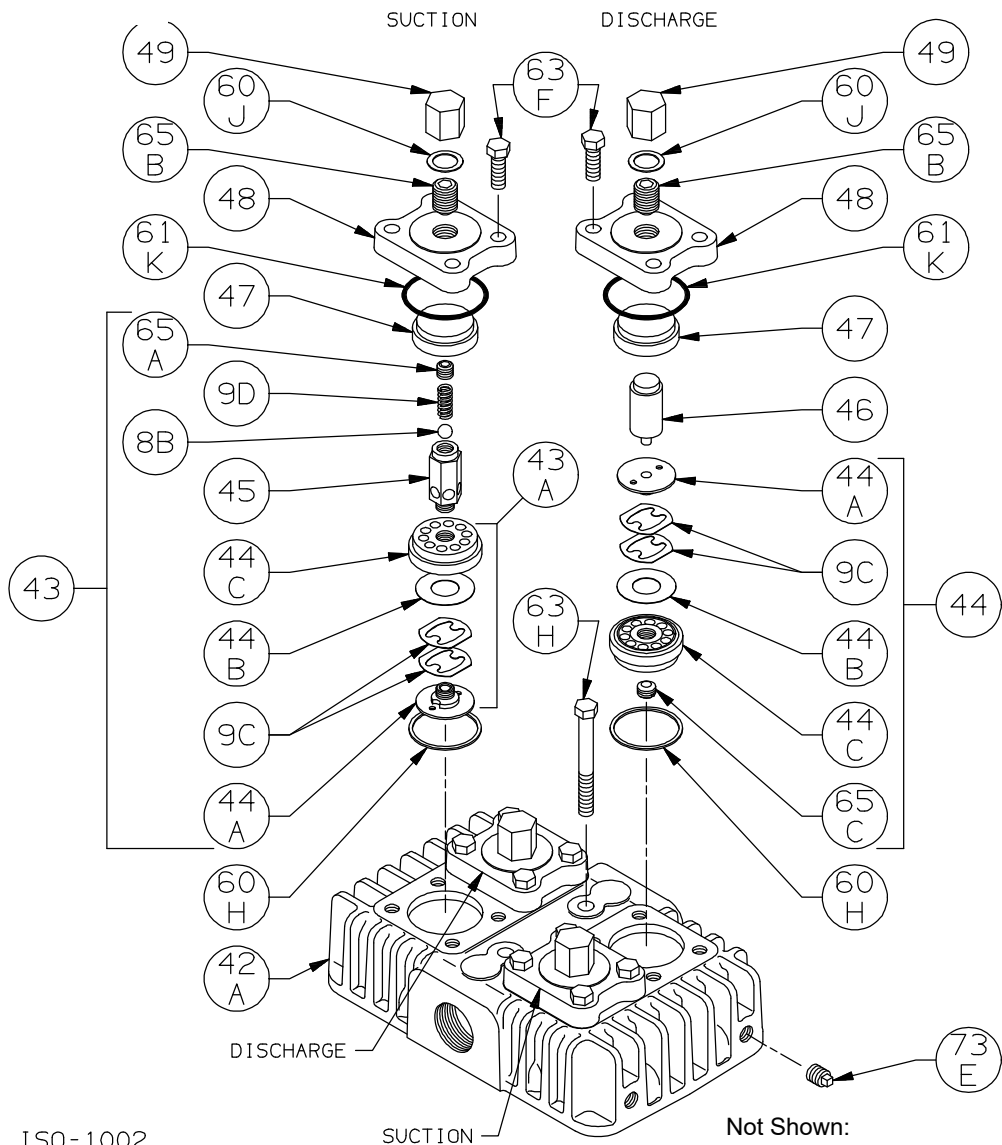

Ref	Description	Qty	Part No
35D	Hold-down Ring	2	793220
60E	Gasket - Inspection Plate *	1	793092
60F	Gasket - Crankcase *	1	793121
61G	O-Ring (Buna-N) Std *	2	792125
62B	Machine Screw - Inspection Plate	8	793096
63F	Capscrew - Hex Hd	6	793094
64A	Connecting Rod Bolt	4	793006
67A	Washer - Packing Box	4	792083
67B	Washer - Packing Spring	2	792087
68A	Connecting Rod Bolt Nut	4	793007
73C	Lock Plug *	6	792030

* Included in Gasket Sets

** Must be honed after installing

Cylinder Assembly:
Models LB361, LB362 and LB362A

ISO1003z

Ref	Description	Qty	Part No
22B	Piston Shim - 0.015	AR	792034
	Piston Shim - 0.007	AR	792050
36	Cylinder		
	Models LB361, LB362A	1	793101
	Model LB362	1	793401
39	Piston	2	793021
40	Expander	6	793012
41	Piston Ring	6	793008
61J	O-Ring *	2	793177
63F	Capscrew - Hex Hd	14	793094
66B	Lockwasher	14	793095
67C	Thrust Washer	2	792033
69A	Piston Nut	2	793022
73C	Lock Plug *	4	793028

* Included in Gasket Sets

ISO-1002

SUCTION

Not Shown:
60G Gasket, Head to Cylinder
60K Gasket, Center Head Bolt

Head Assembly: Models LB361, LB362 and LB362A

ISO1002

Ref	Description	Qty	Part No
8B	Liquid Relief Valve Ball	2	792042
9C	Valve Spring	8	793038
9D	Liquid Relief Valve Spring	2	792045
42A	Head	1	793111
43	Suction Valve Assembly	2	793269
43A	Valve Sub-Assembly	—	793259
44	Discharge Valve Assembly	2	793279
44A	Valve Bumper	4	793235
44B	Valve Disc	4	793037
44C	Valve Body	4	793236
45	Liquid Relief Valve Body	2	793046
46	Post	2	793034
47	Valve Spacer	4	793061
48	Valve Cover Plate	4	793071

Ref	Description	Qty	Part No
49	Valve Cap	4	793072
60G	Gasket, Head to Cylinder *	1	793112
60K	Gasket, Center Head Bolt *	2	793113
60H	Gasket - Valve *	4	793107
60J	Gasket - Valve Cap *	4	793108
61K	O-Ring *	4	793114
63F	Capscrew - Hex Hd	16	793094
63H	Capscrew - Hex Hd	2	793115
65A	Liquid Relief Valve Screw	2	793054
65B	Valve Holddown Screw	4	793068
65C	Screw	2	793234
73E	Pipe Plug	2	793498