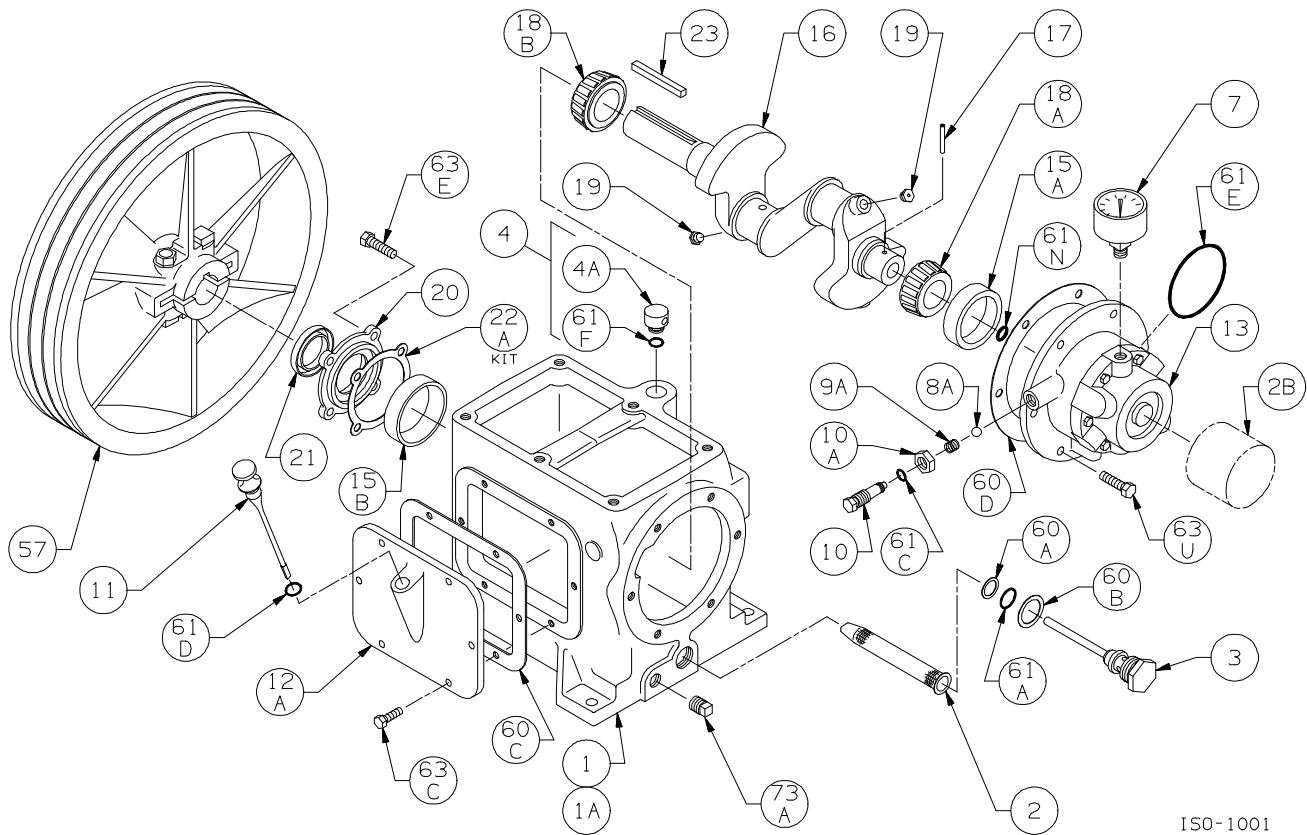

Serial # _____

ID# _____

Gasket Set, Repair Kits and Special Tools

Gasket Set (Buna-N & Aluminum)	793099
Top End Repair Kit Includes Piston Rings & Expanders, Packing Sets, Valves, Gaskets & O-rings	793229
Intermediate Repair Kit Includes Top End Kit plus Wrist Pins & Bushings, Connecting Rod Bearings, and Crossheads.	793230
Packing Installation Tool	790536
Spanner Wrench, 1/4" Adjustable	790316
Tool Kit	790199

Bulletins Needed For Complete Parts List

	LB361	LB361A
This page	5E-030	5E-030
Crankcase	5F-020	5F-020
Oil Pump	5G-010	5G-010
Crosshead	5J-030	5J-030
Cylinder	5L-001	5L-030
Head	5M-001	5M-020

Notes:

150-1001

Ref	Description	Qty	Part No
18B	Bearing Cone (Inboard)	1	793142
19	Orifice	2	792146
20	Bearing Cover Plate	1	793137
21	Oil Seal	1	793143
22A	Bearing Adjustment Shim Kit	1	793133
23	Key	1	793167
57	Flywheel Assembly	1	793128
60A	Gasket - Oil Screen *	1	792136
60B	Gasket - Oil Screen Plug *	1	792123
60C	Gasket - Inspection Plate *	1	793122
60D	Gasket - Bearing Carrier Assembly *	1	793124
61A	O-Ring - Oil Screen *	1	792175
61C	O-Ring - Adjusting Screw *	1	792168
61D	O-Ring - Oil Bayonet *	1	792174
61E	O-Ring - Oil Pump Cover *	1	792186
61F	O-Ring - Breather Cap *	1	792173
61N	O-Ring - Oil Pump Shaft *	1	792174
63C	Capscrew - Hex Hd	6	793116
63E	Capscrew - Hex Hd	4	793158
63U	Capscrew - Hex Hd	6	792093
73A	Pipe Plug	1	792166