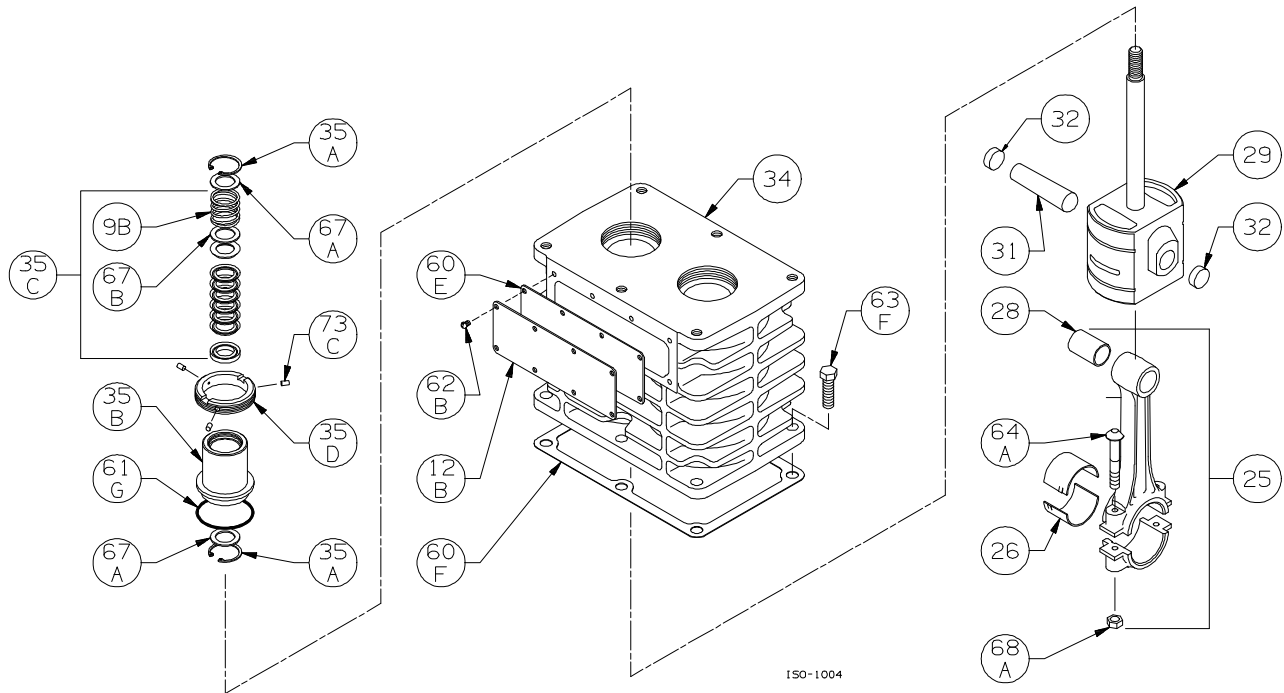

Ref	Description	Qty	Part No
18B	Bearing Cone (Inboard)	1	793142
19	Orifice	2	792146
20	Bearing Cover Plate	1	793137
21	Oil Seal	1	793143
22A	Bearing Adjustment Shim Kit	1	793133
23	Key	1	793167
57	Flywheel Assembly	1	793128
60A	Gasket - Oil Screen *	1	792136
60B	Gasket - Oil Screen Plug *	1	792123
60C	Gasket - Inspection Plate *	1	793122
60D	Gasket - Bearing Carrier Assembly *	1	793124
61A	O-Ring - Oil Screen *	1	792175
61C	O-Ring - Adjusting Screw *	1	792168
61D	O-Ring - Oil Bayonet *	1	792174
61E	O-Ring - Oil Pump Cover *	1	792186
61F	O-Ring - Breather Cap *	1	792173
61N	O-Ring - Oil Pump Shaft *	1	792174
63C	Capscrew - Hex Hd	6	793116
63E	Capscrew - Hex Hd	4	793158
63U	Capscrew - Hex Hd	6	792093
73A	Pipe Plug	1	792166

* Included in Gasket Sets

ISO-1094

Oil Pump Detail: Models LB161, LB162,
LB361, LB361A, LB362, LB362A, LB362B
LB601, LB601A, LB602, LB602A

S1094

Ref	Description	Qty	Part No
2B	Oil Filter (Package of 6)	1	790004
5A	Oil Pump Kit (w/ 61E, 61N) LB161, LB162, LB361, LB361A, LB362, LB362A, LB362B LB601, LB601A, LB602, LB602A	1	798855
		1	798856
7	Oil Pressure Gauge	1	790012
14	Oil Pump Cover	1	792181
	Oil Pump Cover - For Filter		790001
30	Oil Filter Fitting	1	790002
61E	O-Ring - Oil Pump Cover *	1	792186
61N	O-Ring - Oil Pump Shaft *	1	792174

* Included in Gasket Sets

Crosshead Assembly: Models LB361, LB361A, LB361B

ISO1004

Ref	Description	Qty	Part No
9B	Packing Spring	2	792077
12B	Inspection Plate	1	793093
25	Connecting Rod Assembly	2	793009
26	Connecting Rod Bearing	2	793002
28	Wrist Pin Bushing **	2	793003
29	Crosshead Assembly	2	793029
31	Wrist Pin	2	793004
32	Wrist Pin Plug	4	792178
34	Crosshead Guide	1	793091
35A	Retainer Ring	4	792088
35B	Packing Box	2	793221
35C	Packing Set	2	793499