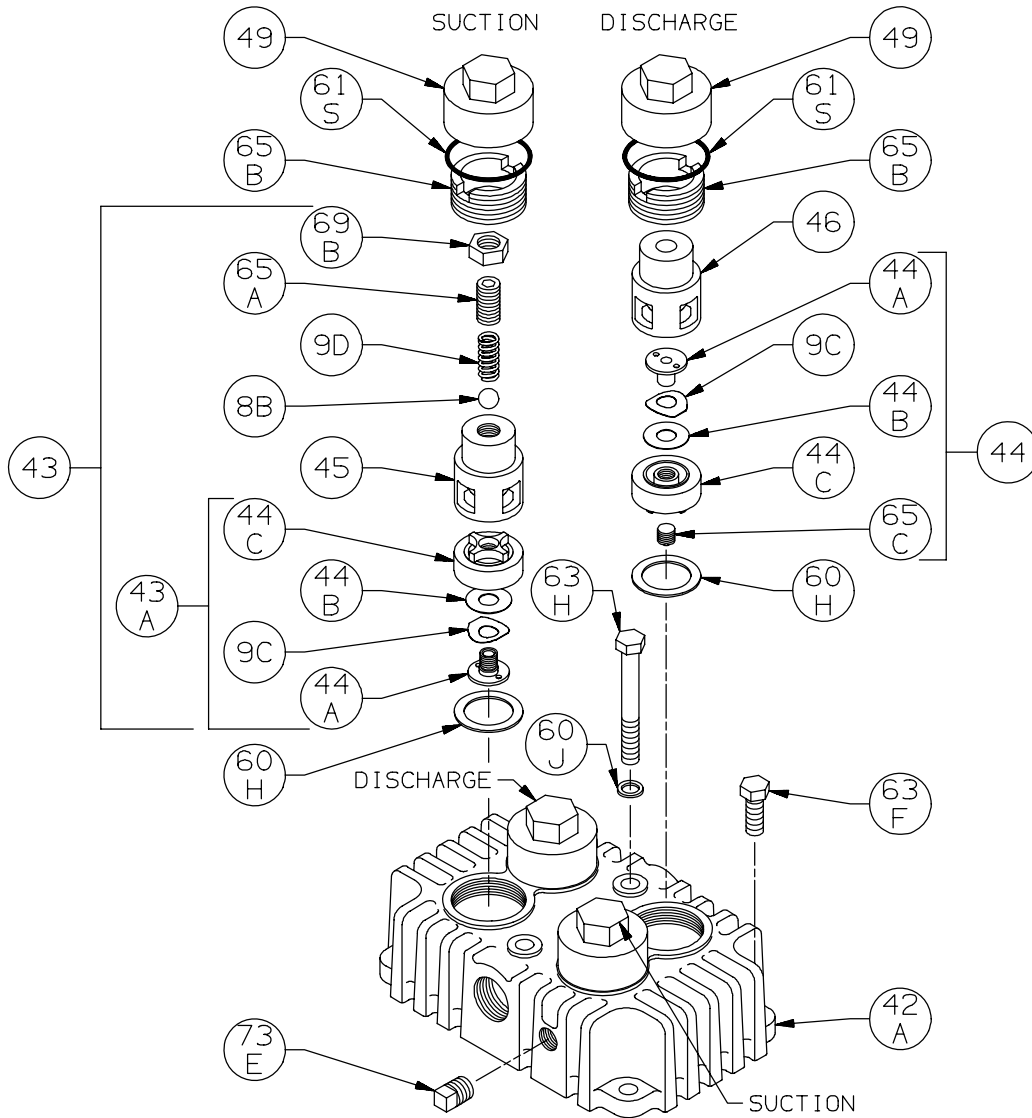

Ref	Description	Qty	Part No
35D	Hold-down Ring	2	793220
60E	Gasket - Inspection Plate *	1	792092
60F	Gasket - Crankcase *	1	792121
61G	O-Ring (Buna-N) Std *	2	792125
62B	Machine Screw - Inspection Plate	8	793096
63F	Capscrew - Hex Hd	6	792093
64A	Connecting Rod Bolt	4	792006
67A	Washer - Packing Box	4	792083
67B	Washer - Packing Spring	2	792087
68A	Connecting Rod Bolt Nut	4	792005
73C	Lock Plug *	6	792030

* Included in Gasket Sets

** Must be honed after installing

Cylinder Assembly:
Models LB161, LB161B, LB162B

ISO1034

Ref	Description	Qty	Part No
22B	Piston Shim - 0.015	AR	792034
	Piston Shim - 0.007	AR	792050
36	Cylinder	1	792101
39	Piston	2	792031
40	Expander	6	792022
41	Piston Ring	6	792018
61K	O-Ring *	4	792112
61L	O-Ring *	2	792114
63F	Capscrew - Hex Hd	6	792093
67C	Thrust Washer	2	792033
69A	Piston Nut	2	793022
73C	Lock Plug *	4	793028
73D	Pipe Plug	1	793498

* Included in Gasket Sets

ISO-1033

Head Assembly: Models LB161, LB161B, LB162, LB162B

ISO1033

Ref	Description	Qty	Part No
8B	Liquid Relief Valve Ball	2	792042
9C	Valve Spring	4	792038
9D	Liquid Relief Valve Spring	2	792045
42A	Head	1	792111
43	Suction Valve Assembly	2	792269
43A	Valve Sub-Assembly	0	792259
44	Discharge Valve Assembly	2	792279
44A	Valve Bumper	4	792235
44B	Valve Disc	4	792037
44C	Valve Body	4	792236
45	Liquid Relief Valve Body	2	792046
46	Cage	2	792051

Ref	Description	Qty	Part No
49	Valve Cap	4	792003
60H	Gasket - Valve *	4	792107
60J	Gasket - Center Head Bolt *	2	792113
61S	O-Ring *	4	792306
63F	Capscrew - Hex Hd	4	792093
63H	Capscrew - Hex Hd	2	792095
65A	Liquid Relief Valve Screw	2	792043
65B	Valve Holddown Screw	4	792002
65C	Screw	2	792234
69B	Nut	2	792044
73E	Pipe Plug	2	793498