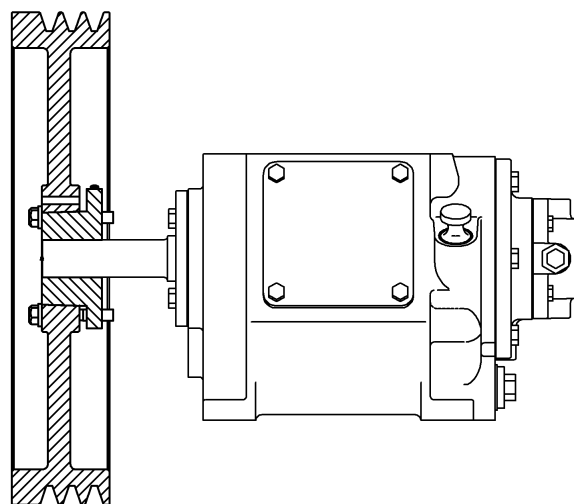

Flywheel Assembly:
Models LB161B, LB162B

Ref	Description	Qty	Part No
23	Key	1	792167
55A	Hub	1	790563
57	Flywheel Assembly	1	792073
57A	Flywheel	1	792197

Models LB361B, LB362C

Ref	Description	Qty	Part No
23	Key	1	793167
55A	Hub	1	790143
57	Flywheel Assembly	1	793047
57A	Flywheel	1	792197

S1106