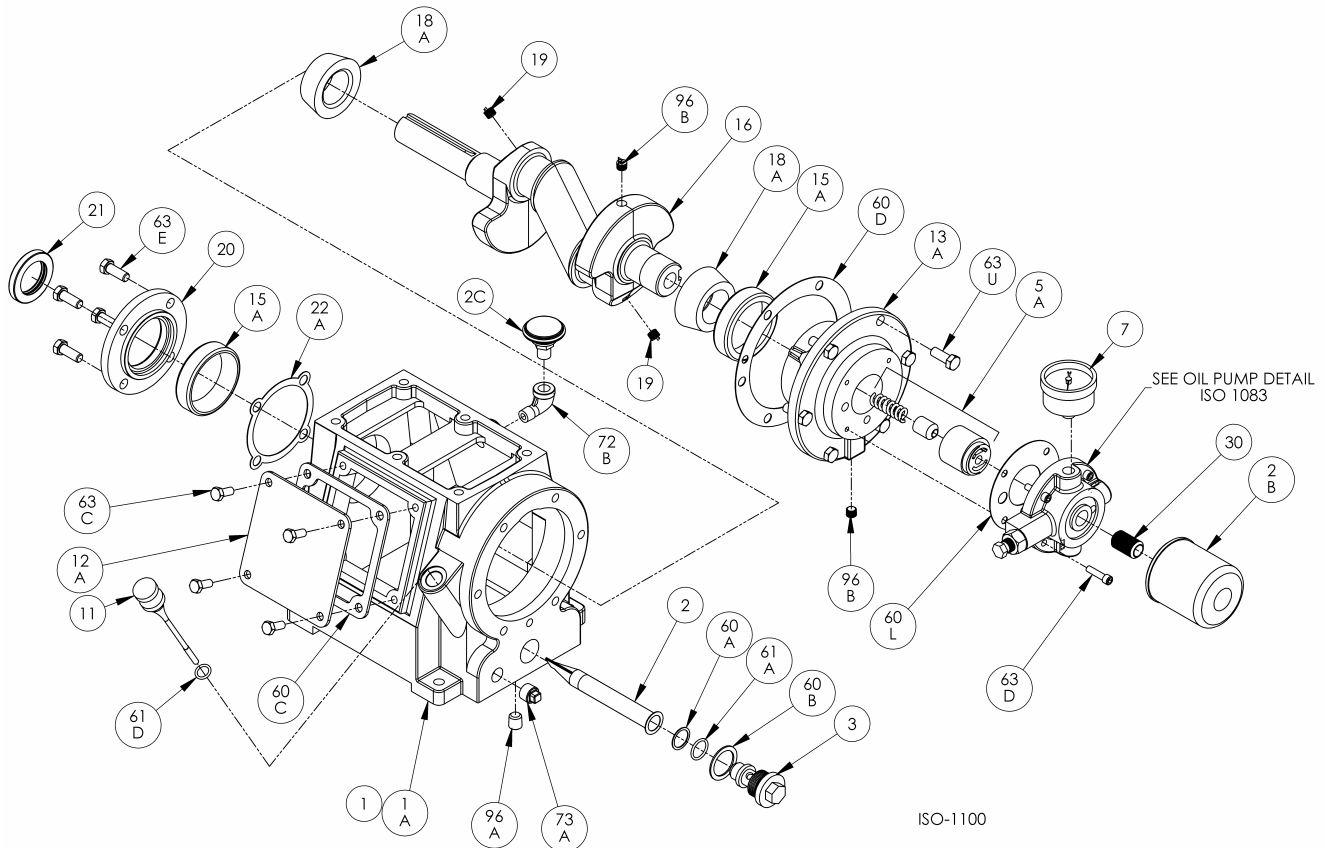

Crankcase Assembly: Models LB161B, LB162B

ISO1100

Ref	Description	Qty	Part No
1	Crankcase Assembly – with Oil Filter (std)	1	792100
	Crankcase Assembly – no Oil Filter		792103
	Crankcase Assembly - with Ext. Shaft		792155
	Crankcase Assy - Ext Shaft & Oil Filter		792171
1A	Crankcase	1	792102
2	Oil Intake Screen	1	792135
2B	Oil Filter	1	794726
2C	Breather Filter	1	792070
3	Oil Screen Plug	1	792145
5A	Oil Pump Kit	1	794760
7	Oil Pressure Gauge	1	790012
11	Oil Bayonet Assembly	1	792162
12A	Inspection Plate	1	792105
13A	Bearing Carrier	1	792104
15A	Bearing Cup	2	793126
16	Crankshaft Assembly (w/ 18A,19,96B)	1	792157
	Crankshaft Assembly-Ext (w/ 18A,19,96B)		792191
18A	Bearing Cone	2	793142
19	Orifice	2	792146

Ref	Description	Qty	Part No
20	Bearing Cover Plate	1	793106
21	Oil Seal	1	793143
22A	Bearing Adjustment Shim Kit	1	793133
30	Oil Filter Fitting	1	794725
60A	Gasket - Oil Screen *	1	792136
60B	Gasket - Oil Screen Plug *	1	792123
60C	Gasket - Inspection Plate *	1	792122
60D	Gasket - Bearing Carrier Assembly*	1	792124
60L	Gasket - Oil Pump Cover *	1	794721
61A	O-Ring - Oil Screen *	1	792175
61D	O-Ring - Oil Bayonet *	1	792174
63C	Capscrew - Hex Hd	4	793116
63D	Capscrew - Soc Hd	4	790559
63E	Capscrew - Hex Hd	4	792093
63U	Capscrew - Hex Hd	6	792093
72B	Elbow	1	790453
73A	Pipe Plug	1	792166
96A	Pipe Plug	1	790488
96B	Pipe Plug	2	790309

* Included in Gasket Sets