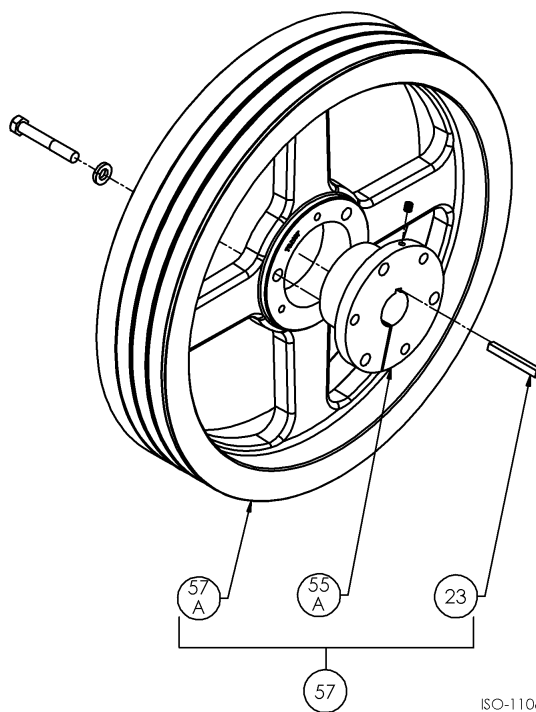

Ref	Description	Qty	Part No
20	Bearing Cover Plate	1	793106
21	Oil Seal	1	793143
22A	Bearing Adjustment Shim Kit	1	793133
30	Oil Filter Fitting	1	794725
60A	Gasket - Oil Screen *	1	792136
60B	Gasket - Oil Screen Plug *	1	792123
60C	Gasket - Inspection Plate *	1	792122
60D	Gasket - Bearing Carrier Assembly*	1	792124
60L	Gasket - Oil Pump Cover *	1	794721
61A	O-Ring - Oil Screen *	1	792175
61D	O-Ring - Oil Bayonet *	1	792174
63C	Capscrew - Hex Hd	4	793116
63D	Capscrew - Soc Hd	4	790559
63E	Capscrew - Hex Hd	4	792093
63U	Capscrew - Hex Hd	6	792093
72B	Elbow	1	790453
73A	Pipe Plug	1	792166
96A	Pipe Plug	1	790488
96B	Pipe Plug	2	790309

* Included in Gasket Sets

Oil Pump Detail:

Models LB161B, LB162B, LB361B, LB362C, LB601B, LB602B, LB942A, LB942B

ISO1083

Ref	Description	Qty	Part No
2B	Oil Filter	1	794726
5A	Oil Pump Kit (with 6, 9F, 60L)		794760
6	Oil Pump Cone	1	794750
7	Oil Pressure Gauge	1	790012
8A	Oil Pressure Adj. Ball	1	792154
9A	Oil Pressure Adj. Spring	1	792153
9F	Oil Pump Spring	1	794751
10	Oil Pressure Adj. Screw	1	792148
10A	Locknut	1	792152

Ref	Description	Qty	Part No
14	Oil Pump Cover Assembly - For Filter	1	794764
	Oil Pump Cover Assembly (both include 17A, 96B)		794763
17A	Roll Pin	1	794753
30	Oil Filter Fitting	1	794725
60L	Gasket - Oil Pump Cover *	1	794721
61C	O-Ring - Adjusting Screw *	1	792168
63D	Capscrew - Socket Head	4	790559
96B	Pipe Plug	2	790309

* Included in Gasket Sets

Flywheel Assembly:
Models LB161B, LB162B

Ref	Description	Qty	Part No
23	Key	1	792167
55A	Hub	1	790563
57	Flywheel Assembly	1	792073
57A	Flywheel	1	792197

Models LB361B, LB362C

Ref	Description	Qty	Part No
23	Key	1	793167
55A	Hub	1	790143
57	Flywheel Assembly	1	793047
57A	Flywheel	1	792197