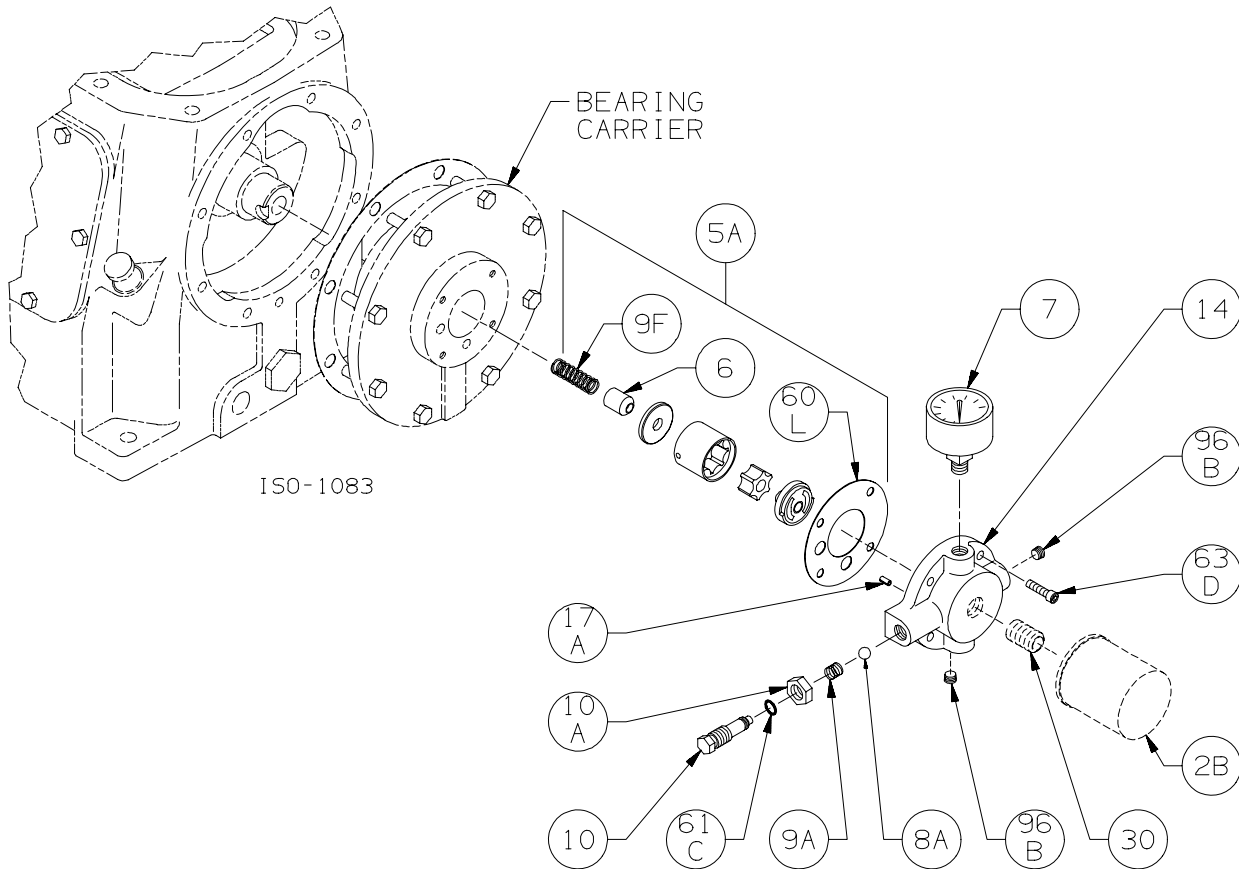

Bulletins Needed For Complete Parts List

This page	5E-011
Crankcase	5F-011
Oil Pump	5G-011
Flywheel	5H-010
Crosshead	5J-010
Cylinder	5L-010
Head	5M-010

Notes:

Crankcase Assembly: Models LB161B, LB162B

ISO1100

Ref	Description	Qty	Part No
20	Bearing Cover Plate	1	793106
21	Oil Seal	1	793143
22A	Bearing Adjustment Shim Kit	1	793133
30	Oil Filter Fitting	1	794725
60A	Gasket - Oil Screen *	1	792136
60B	Gasket - Oil Screen Plug *	1	792123
60C	Gasket - Inspection Plate *	1	792122
60D	Gasket - Bearing Carrier Assembly*	1	792124
60L	Gasket - Oil Pump Cover *	1	794721
61A	O-Ring - Oil Screen *	1	792175
61D	O-Ring - Oil Bayonet *	1	792174
63C	Capscrew - Hex Hd	4	793116
63D	Capscrew - Soc Hd	4	790559
63E	Capscrew - Hex Hd	4	792093
63U	Capscrew - Hex Hd	6	792093
72B	Elbow	1	790453
73A	Pipe Plug	1	792166
96A	Pipe Plug	1	790488
96B	Pipe Plug	2	790309

* Included in Gasket Sets

Oil Pump Detail:

Models LB161B, LB162B, LB361B, LB362C, LB601B, LB602B, LB942A, LB942B

ISO1083

Ref	Description	Qty	Part No
2B	Oil Filter	1	794726
5A	Oil Pump Kit (with 6, 9F, 60L)		794760
6	Oil Pump Cone	1	794750
7	Oil Pressure Gauge	1	790012
8A	Oil Pressure Adj. Ball	1	792154
9A	Oil Pressure Adj. Spring	1	792153
9F	Oil Pump Spring	1	794751
10	Oil Pressure Adj. Screw	1	792148
10A	Locknut	1	792152

Ref	Description	Qty	Part No
14	Oil Pump Cover Assembly - For Filter	1	794764
	Oil Pump Cover Assembly (both include 17A, 96B)		794763
17A	Roll Pin	1	794753
30	Oil Filter Fitting	1	794725
60L	Gasket - Oil Pump Cover *	1	794721
61C	O-Ring - Adjusting Screw *	1	792168
63D	Capscrew - Socket Head	4	790559
96B	Pipe Plug	2	790309